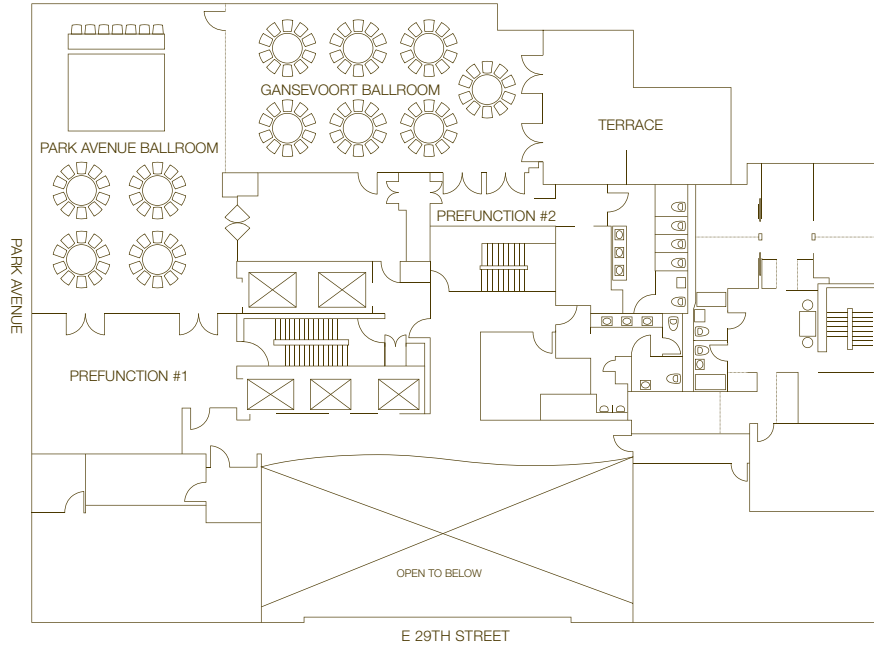

3RD FLOOR PLAN