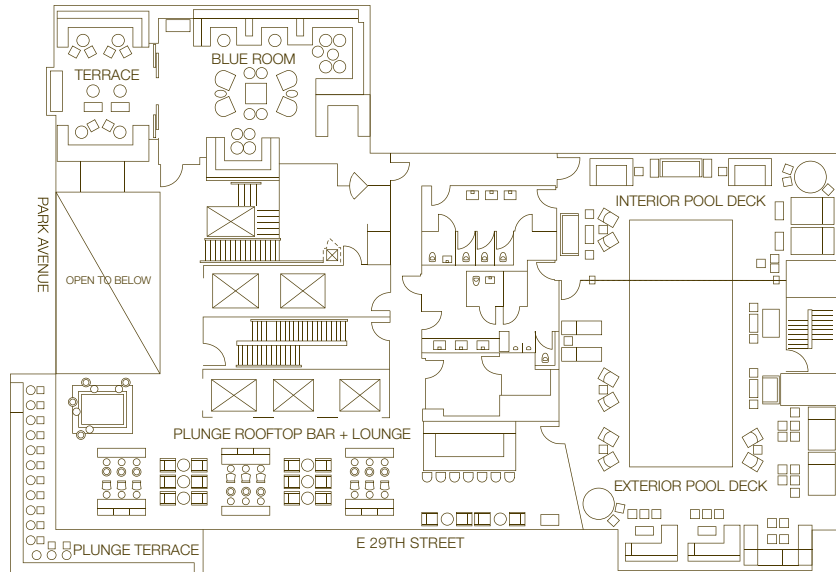

3RD FLOOR PLAN

PENTHOUSE 1 PLAN

PENTHOUSE 2 PLAN

ROOF PLAN

		RECEPTION	ROUNDS (60" TABLE)	W/DANCING	HOLLOW SQUARE	THEATRE	CLASSROOM	U-SHAPED	CONFERENCE
MEETING SPACES									
3RD FLOOR									
PRE-FUNCTION #1	759 SQ FT (33'-2" X 23'-3 1/2")	75	-	-	-	-	-	-	-
PARK AVENUE BALLROOM	1,691 SQ FT (31'-3" X 50'-3 1/4")	185	140	80	60	140	85	46	50
GANSEVOORT BALLROOM	1,353 SQ FT (52'-2" X 25'-10 1/2")	150	110	70	32	90	60	30	34
COMBINED BALLROOMS	3,044 SQ FT	330	250	200	-	230	145	-	-
PRE-FUNCTION #2	300 SQ FT (20'-6" X 11'-4") + (8' X 8'-3")	35	-	-	-	-	-	-	-
TERRACE	643 SQ FT (15'-10" X 31'-2") + (15'-2" X 9'-9")	70	-	-	-	-	-	-	-
BUY-OUT 3RD FLOOR	4,776 SQ FT	525	-	-	-	-	-	-	-
PENTHOUSE 1									
PARK LOUNGE	1,613 SQ FT (86'-6" X 18')	175	-	-	-	-	-	-	-
PARK LOUNGE TERRACE	362 SQ FT (54'-6" X 6'-8")	40	-	-	-	-	-	-	-
MAIN BAR (DOUBLE HEIGHT)	670 SQ FT (17'-6" X 38'-4")	65	-	-	-	-	-	-	-
RED ROOM	1,607 SQ FT (52'-1" X 30'-8")	175	120	80	40	100	65	35	40
RED ROOM TERRACE	156 SQ FT (6'-9" X 23'-2")	15	-	-	-	-	-	-	-
BUY OUT PENTHOUSE 1	4,388 SQ FT	485	-	-	-	-	-	-	-
PENTHOUSE 2									
BLUE ROOM	1,062 SQ FT (37'-5" X 28'-10")	110	70	-	-	60	-	15	20
BLUE ROOM TERRACE	423 SQ FT (16'-3" X 26')	45	-	-	-	-	-	-	-
PLUNGE ROOFTOP BAR + LOUNGE	1,727 SQ FT (82'-2" X 17'-4 1/2")	190	100	80	-	-	-	-	-
PLUNGE TERRACE	437 SQ FT (7'-6" X 33'-4") + (7'-6" X 25')	45	-	-	-	-	-	-	-
PLUNGE POOL DECK (INT + EXT)	2,340 SQ FT (71'-4" X 41'-9")	330	150	-	-	-	-	-	-
POOL	16 X 40	-	-	-	-	-	-	-	-
FULL -BUY OUT PENTHOUSE 2	6,617 SQ FT	730	-	-	-	-	-	-	-
ROOF	2,785 SQ FT (24'-5" X 62'-3") + (36'-3" X 34'-5")	300	200	-	-	-	-	-	-