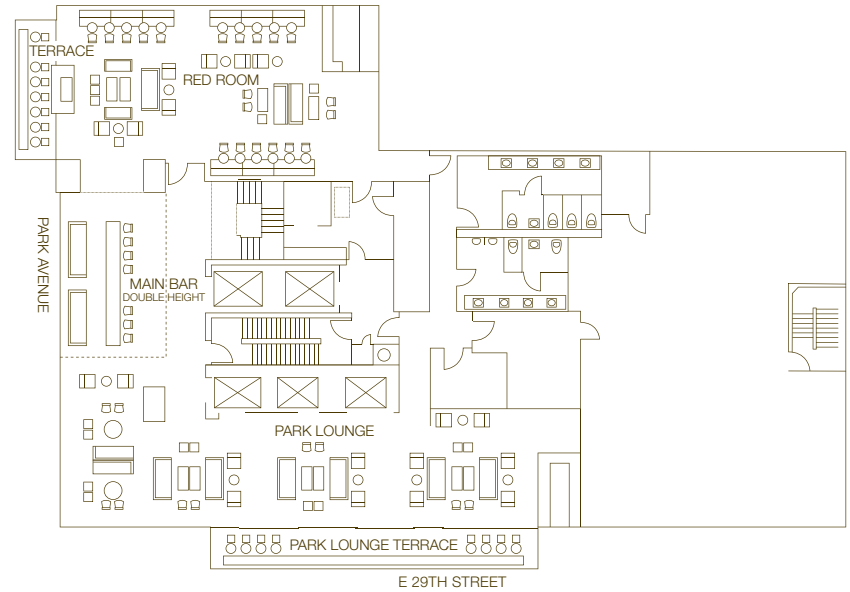

PENTHOUSE 1 PLAN