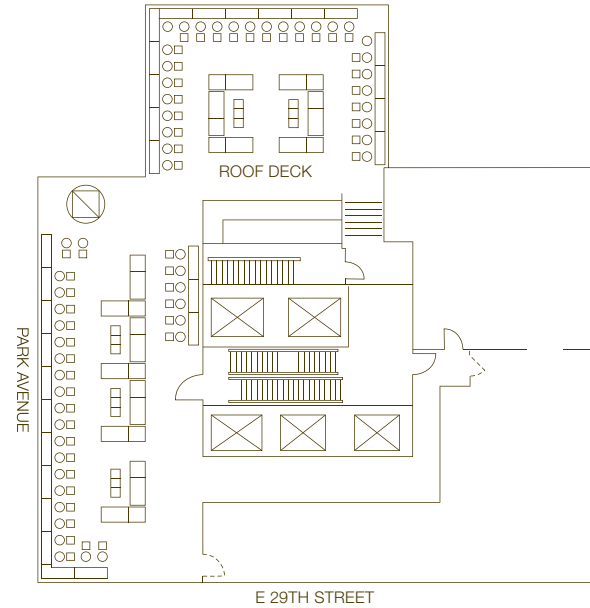

3RD FLOOR PLAN

PENTHOUSE 1 PLAN

PENTHOUSE 2 PLAN

ROOF PLAN

		RECEPTION	ROUNDS (60" TABLE)	W/DANCING	HOLLOW SQUARE	THEATRE	CLASSROOM	U-SHAPED	CONFERENCE
MEETING SPACES									
3RD FLOOR									
PRE-FUNCTION #1	759 SQ FT (33'-2" X 23'-3 1/2")	75	-	-	-	-	-	-	-
PARK AVENUE BALLROOM	1,691 SQ FT (31'-3" X 50'-3 1/4")	185	140	80	60	140	85	46	50
GANSEVOORT BALLROOM	1,353 SQ FT (52'-2" X 25'-10 1/2")	150	110	70	32	90	60	30	34
COMBINED BALLROOMS	3,044 SQ FT	330	250	200	-	230	145	-	-
PRE-FUNCTION #2	300 SQ FT (20'-6" X 11'-4") + (8' X 8'-3")	35	-	-	-	-	-	-	-
TERRACE	643 SQ FT (15'-10" X 31'-2") + (15'-2" X 9'-9")	70	-	-	-	-	-	-	-
BUY-OUT 3RD FLOOR	4,776 SQ FT	525	-	-	-	-	-	-	-
PENTHOUSE 1									
PARK LOUNGE	1,613 SQ FT (86'-6" X 18')	175	-	-	-	-	-	-	-
PARK LOUNGE TERRACE	362 SQ FT (54'-6" X 6'-8")	40	-	-	-	-	-	-	-
MAIN BAR (DOUBLE HEIGHT)	670 SQ FT (17'-6" X 38'-4")	65	-	-	-	-	-	-	-
RED ROOM	1,607 SQ FT (52'-1" X 30'-8")	175	120	80	40	100	65	35	40
RED ROOM TERRACE	156 SQ FT (6'-9" X 23'-2")	15	-	-	-	-	-	-	-
BUY OUT PENTHOUSE 1	4,388 SQ FT	485	-	-	-	-	-	-	-
PENTHOUSE 2									
BLUE ROOM	1,062 SQ FT (37'-5" X 28'-10")	110	70	-	-	60	-	15	20
BLUE ROOM TERRACE	423 SQ FT (16'-3" X 26')	45	-	-	-	-	-	-	-
PLUNGE ROOFTOP BAR + LOUNGE	1,727 SQ FT (82'-2" X 17'-4 1/2")	190	100	80	-	-	-	-	-
PLUNGE TERRACE	437 SQ FT (7'-6" X 33'-4") + (7'-6" X 25')	45	-	-	-	-	-	-	-
PLUNGE POOL DECK (INT + EXT)	2,340 SQ FT (71'-4" X 41'-9")	330	150	-	-	-	-	-	-
POOL	16 X 40	-	-	-	-	-	-	-	-
FULL -BUY OUT PENTHOUSE 2	6,617 SQ FT	730	-	-	-	-	-	-	-
ROOF	2,785 SQ FT (24'-5" X 62'-3") + (36'-3" X 34'-5")	300	200	-	-	-	-	-	-