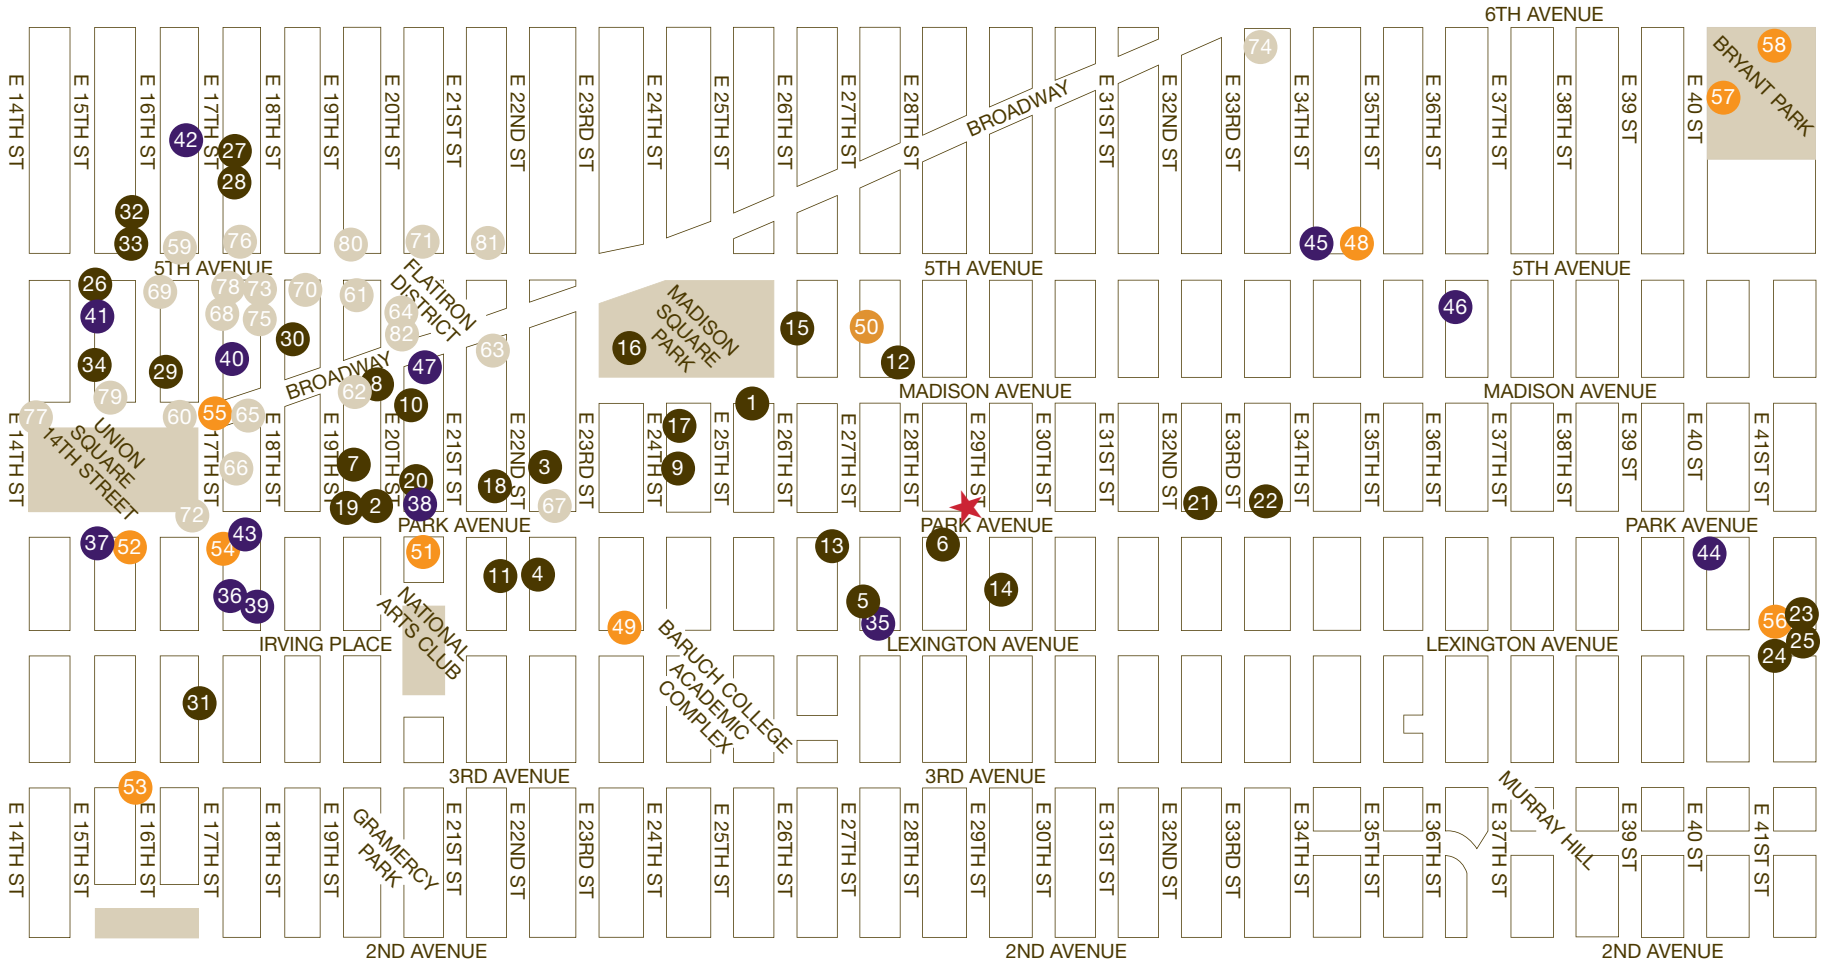

GET AROUND

Get to know the city better when you stroll in any direction from our Park Avenue location. Centrally situated in the architecturally interesting and burgeoning NoMad (North of Madison Square Park) district, we are convenient to uptown and downtown. Walk to Manhattan's largest farmer's market at Union Square, the Empire State Building, the Theater District, Grand Central Station, Madison Square or Gramercy Parks. Whatever your destination, we are only a few blocks away.

RESTAURANTS

1. A VOCE, 41 MADISON AVENUE
2. BARBOUNIA, 250 PARK AVENUE SOUTH
3. BEPPE, 45 E. 22ND STREET
4. BLT PRIME, 111 E. 22ND STREET
5. BLUE SMOKE, 116 E. 27TH STREET
6. BRASSERIE LES HALLES, 411 PARK AVENUE SOUTH
7. CRAFT, 43 E. 19TH STREET
8. CRAFTBAR, 900 BROADWAY
9. ELEVEN MADISON PARK, 11 MADISON AVENUE
10. GRAMERCY TAVERN, 42 E. 20TH STREET
11. NOVITA, 102 E. 22ND STREET
12. OLANA, 72 MADISON AVENUE
13. PRIMEHOUSE NEW YORK, 381 PARK AVENUE SOUTH
14. RESTO, 111 E. 29TH STREET
15. SD26, 19 E. 26TH STREET
16. SHAKE SHACK, MADISON AVENUE IN MADISON PARK
17. TABLA, 11 MADISON AVENUE
18. TAMARIND, 41-43 E. 22ND STREET
19. TOM: TUESDAY DINNER, 47 E. 19TH STREET
20. VERTIAS, 43 E. 20TH STREET
21. ARTISANAL CHEESE SHOP, 2 PARK AVENUE
22. WOLFGANG'S STEAKHOUSE, 4 PARK AVENUE
23. CIPRIANI LE SPECIALITA, 110 E. 42ND STREET
24. GRAND CENTRAL OYSTER BAR & RESTAURANT, 89 E. 42ND STREET
25. METRAZUR, 42ND STREET
26. 15 EAST, 15 E. 15TH STREET
27. ALDEA, 31 W. 17TH STREET
28. BLT FISH, 21 W. 17TH STREET
29. BLUE WATER GRILL, 31 UNION SQUARE WEST

30. EDO JAPANESE RESTAURANT, 9 E. 17TH STREET
31. IRVING MILL, 116 E. 16TH STREET
32. MESA GRILL, 102 FIFTH AVENUE
33. TOCQUEVILLE, 1 E. 15TH STREET
34. UNION SQUARE CAFÉ, 21 E. 16TH STREET

NIGHTLIFE & BARS